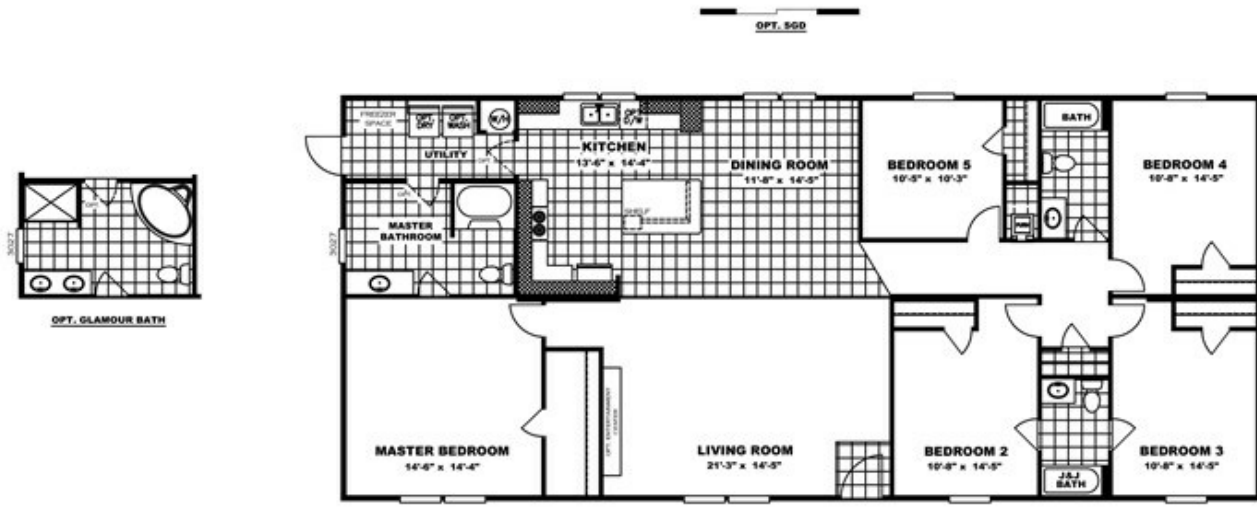

THE TRADITION 3268

THE TRADITION 3268

Floor plan number: CAP031418TNAB

5 beds • 3 baths • 2176 sq.ft. • 32' width • 68' depth

Our home building facilities invest in continuous product and process improvements. Plans, dimensions, features, materials, specifications and availability are subject to change without notice or obligation. Renderings and floor plans are representative likenesses of our homes and may differ from the actual homes. We invite you to tour a Home Center near you and inspect the highest value in quality housing available or call (423) 639-5101 to speak with a Home Consultant. Copyright 2017, CMH. All rights reserved.