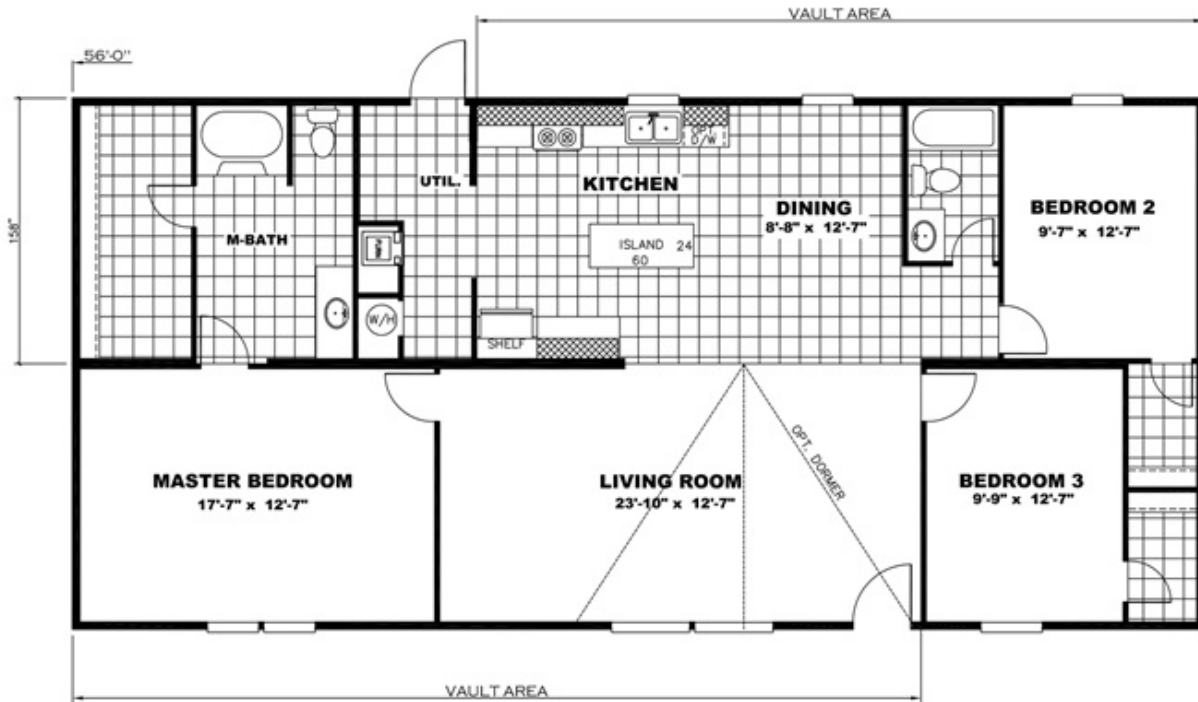

THRILL Floor plan number: CLH040133TNAB

3 beds • 2 baths • 1568 sq.ft. • 28' width • 56' depth

Our home building facilities invest in continuous product and process improvements. Plans, dimensions, features, materials, specifications and availability are subject to change without notice or obligation. Renderings and floor plans are representative likenesses of our homes and may differ from the actual homes. We invite you to tour a Home Center near you and inspect the highest value in quality housing available or call (423) 639-5101 to speak with a Home Consultant. Copyright 2017, CMH. All rights reserved.