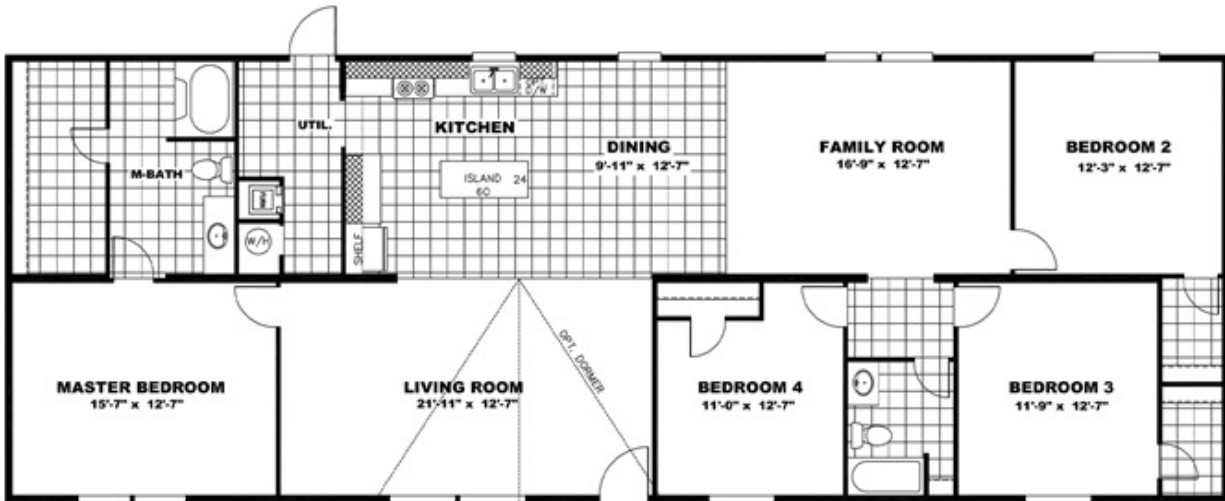

WONDER

WONDER Floor plan number: CWP035301TNAB

4 beds • 2 baths • 2016 sq.ft. • 28' width • 72' depth

Our home building facilities invest in continuous product and process improvements. Plans, dimensions, features, materials, specifications and availability are subject to change without notice or obligation. Renderings and floor plans are representative likenesses of our homes and may differ from the actual homes. We invite you to tour a Home Center near you and inspect the highest value in quality housing available or call (423) 639-5101 to speak with a Home Consultant. Copyright 2017, CMH. All rights reserved.