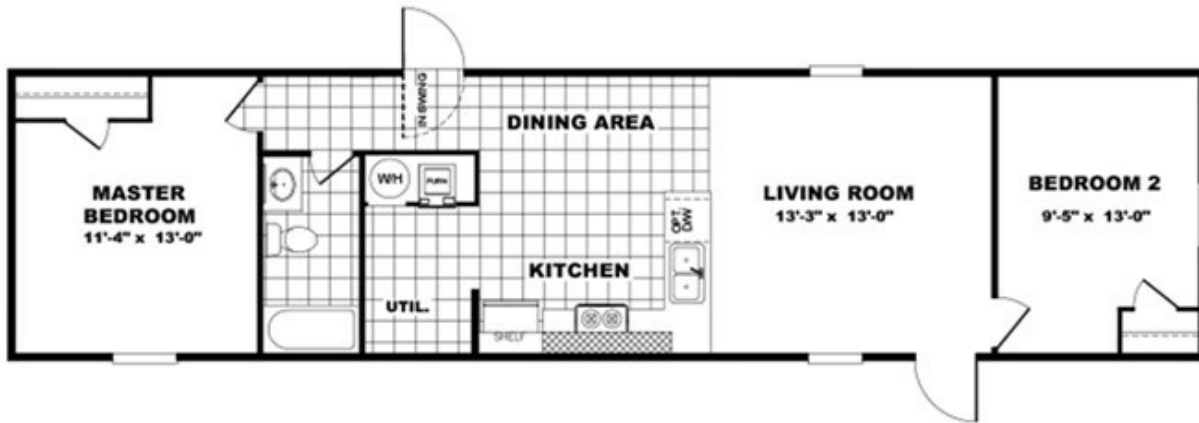

BLISS

**BLISS** Floor plan number: CWP036671TN

**2 beds • 1 baths • 784 sq.ft. • 14' width • 56' depth**

Our home building facilities invest in continuous product and process improvements. Plans, dimensions, features, materials, specifications and availability are subject to change without notice or obligation. Renderings and floor plans are representative likenesses of our homes and may differ from the actual homes. We invite you to tour a Home Center near you and inspect the highest value in quality housing available or call (423) 639-5101 to speak with a Home Consultant. Copyright 2017, CMH. All rights reserved.