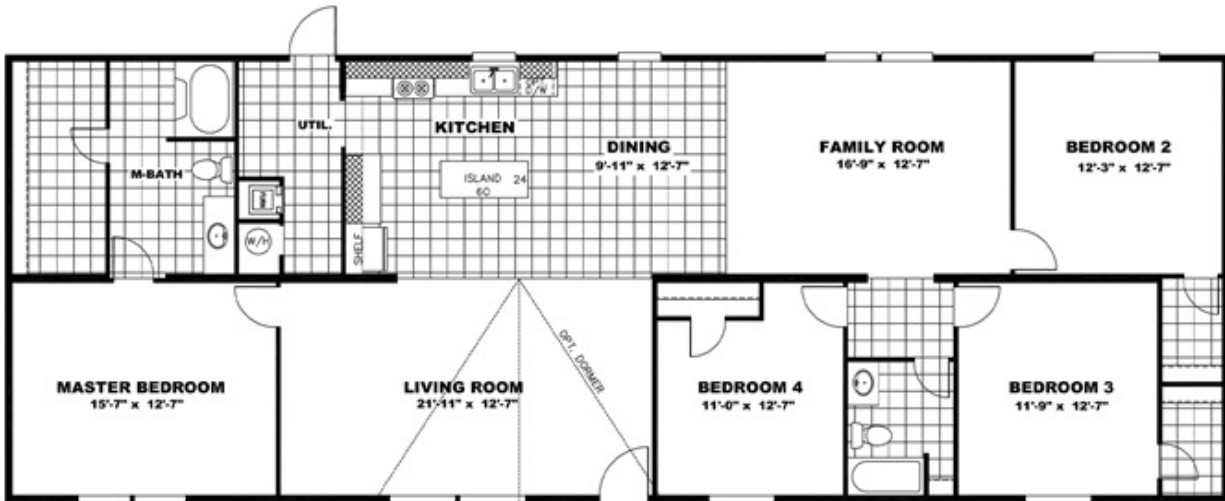

WONDER

WONDER Floor plan number: CWP037485TNAB

4 beds • 2 baths • 2016 sq.ft. • 28' width • 72' depth

Our home building facilities invest in continuous product and process improvements. Plans, dimensions, features, materials, specifications and availability are subject to change without notice or obligation. Renderings and floor plans are representative likenesses of our homes and may differ from the actual homes. We invite you to tour a Home Center near you and inspect the highest value in quality housing available or call (423) 639-5101 to speak with a Home Consultant. Copyright 2017, CMH. All rights reserved.